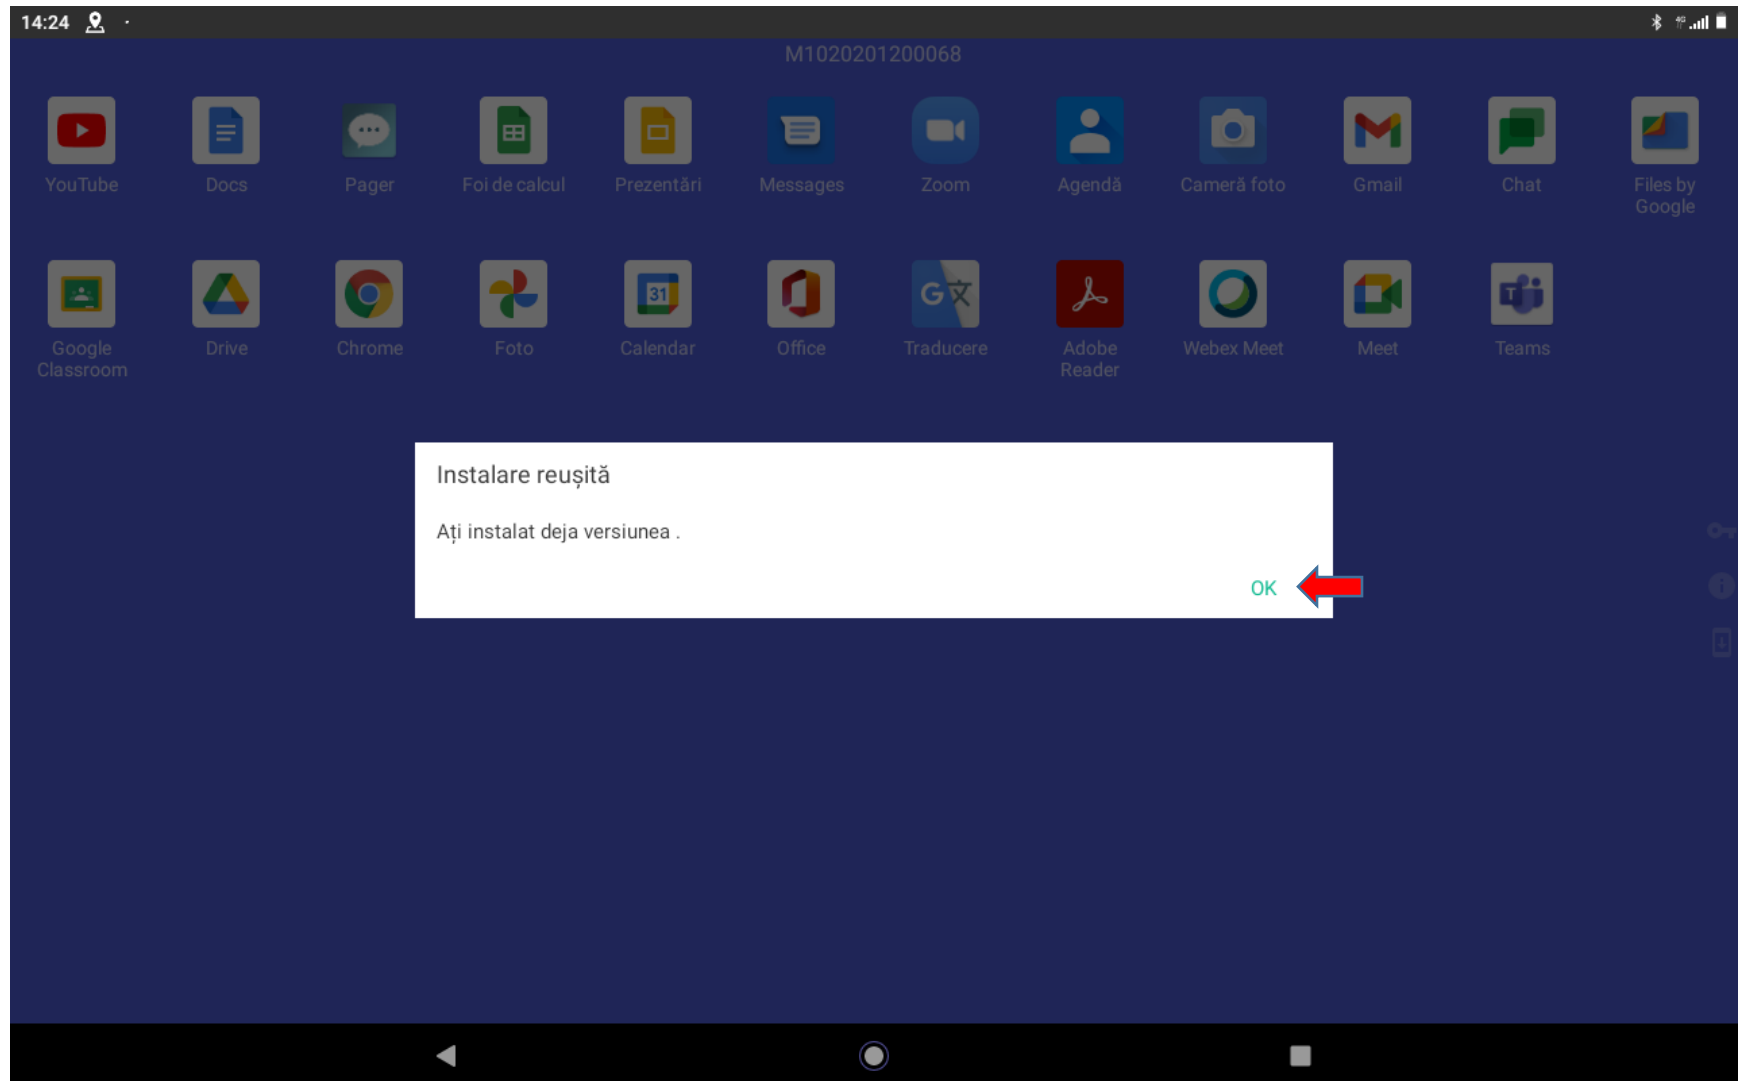

După repornirea tabletei, veți primi un mesaj privind finalizarea instalării unde apăsați pe „OK”.